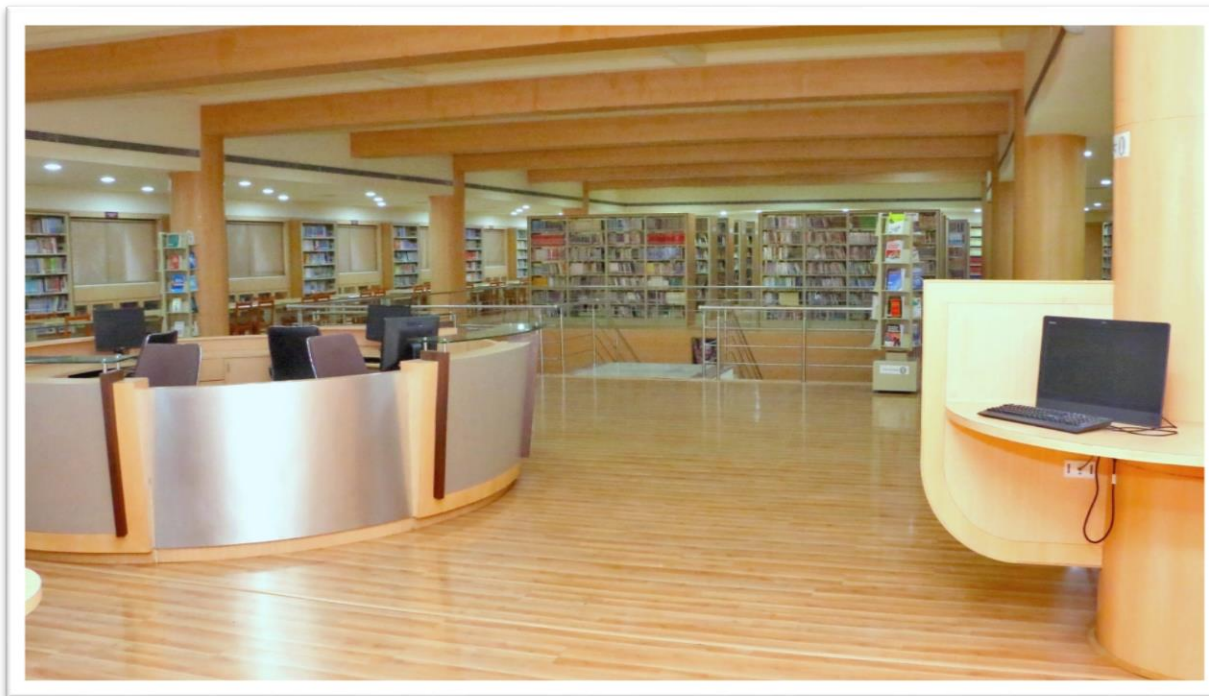

Content

Sr. No.	Photographs	Page No.
1.	Overall Glimpses of Atmiya University Library & Learning Centre as a Central Facility	3
2.	Circulation Counter and OPAC search machine	3
3.	Reading area in the library	4
4	E-Library facility in the Atmiya University Library and Learning Centre	4
5	Print Periodicals Section in the Atmiya University Library	5
6	General Reading Books Section in the Atmiya University Library	5
7	Media library in the Atmiya University Library	6
8	Glimpses of Atmiya University Library	6
9	Glimpses of Atmiya University Library	7
10	Reading Room Central Facilities form Atmiya Group of Institutions	8

Shri Manibhai Virani and Smt. Navalben Virani Science College
An Autonomous college affiliated to Saurashtra University, Rajkot

NAAC – Cycle - 3

Criterion- IV

Metric - 4.2.1

11	Reading Room – Individual study carrels - Central Facilities form Atmiya Group of Institutions	8
12	Reading Room Central Facilities form Atmiya Group of Institutions	9
13	Makerspace Central Facilities form Atmiya Group of Institutions	9
14	Makerspace Central Facilities form Atmiya Group of Institutions	10
15	Pharmacy Library, Atmiya University	10
16	Circulation and stack area of Pharmacy Library, Atmiya University	11
17	Stack and reading area Pharmacy Library, Atmiya University	11
18	E-Library facility -Pharmacy Library, Atmiya University	12

Figure1: Overall Glimpses of Atmiya University Library & Learning Centre as a Central Facility

Figure 2: Circulation Counter and OPAC search machine

Figure 3: Reading area in the library

Figure 4: E-library facility in the Atmiya University Library and Learning Centre