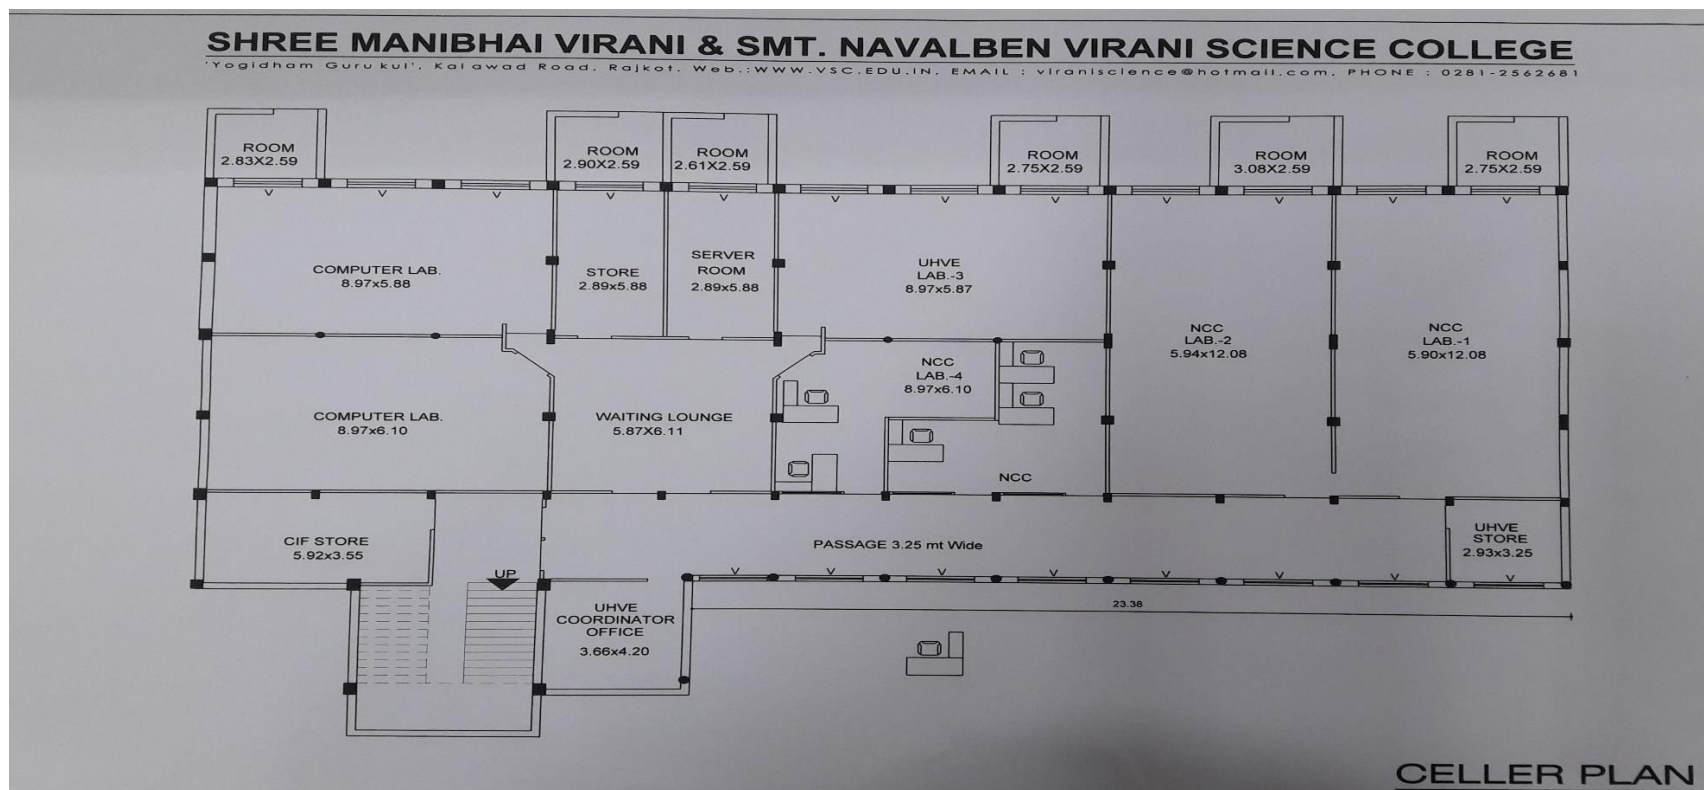


	Shri Manibhai Virani and Smt. Navalben Virani Science College An Autonomous college affiliated to Saurashtra University, Rajkot	NAAC – Cycle - 3
		Criterion- IV
		Metric - 4.1.1

4.1.1	The Institution has adequate infrastructure and physical facilities for teaching-learning. viz., classrooms, laboratories, computing equipment etc.
--------------	--

Floor Plan - Cellar

Shri Manibhai Virani and Smt. Navalben Virani Science College
 An Autonomous college affiliated to Saurashtra University, Rajkot

NAAC – Cycle - 3

Criterion- IV

Metric - 4.1.1

Floor Plan - Ground Floor